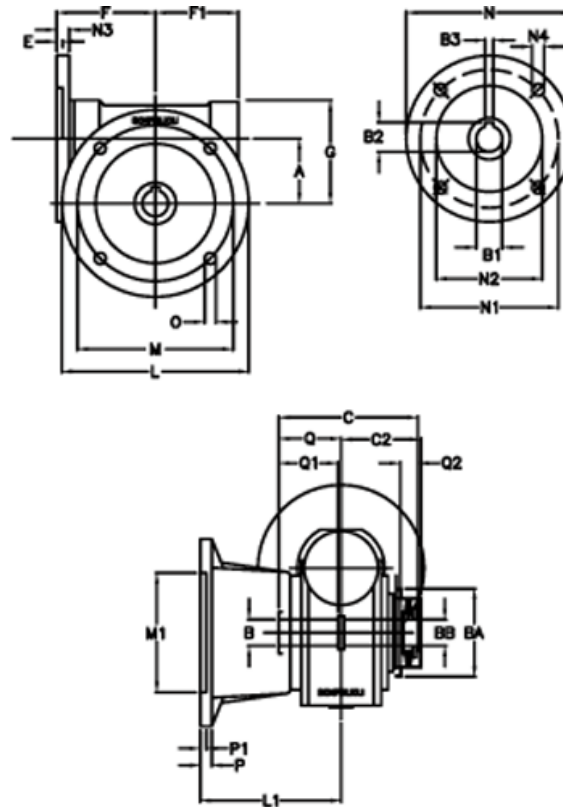

Data Sheet

Article number: 390204402862716

Description: Worm Gear with Torque Limiter
VF 44-L1-FA-28-P71B5

Measures

a = 44.6	C2 = 48	m = 87	P = 9
B = 18	Description = VF 44FA-xx-71B5	M1 = 60	P1 = 7
B1 E7 = 14	E = 2	N = 160	Q = 32.0
B2 = 16.3	F = 65	N1 = 130	Q1 = 32
B3 H9 = 5	F1 = 54	N2 = 110	Q2 = 12
BA = 40	g = 71	N3 = 10.5	
BB H7 = 11	L = 110	N4 = 9.5	
C = 79	L1 = 90	O = 8.5	